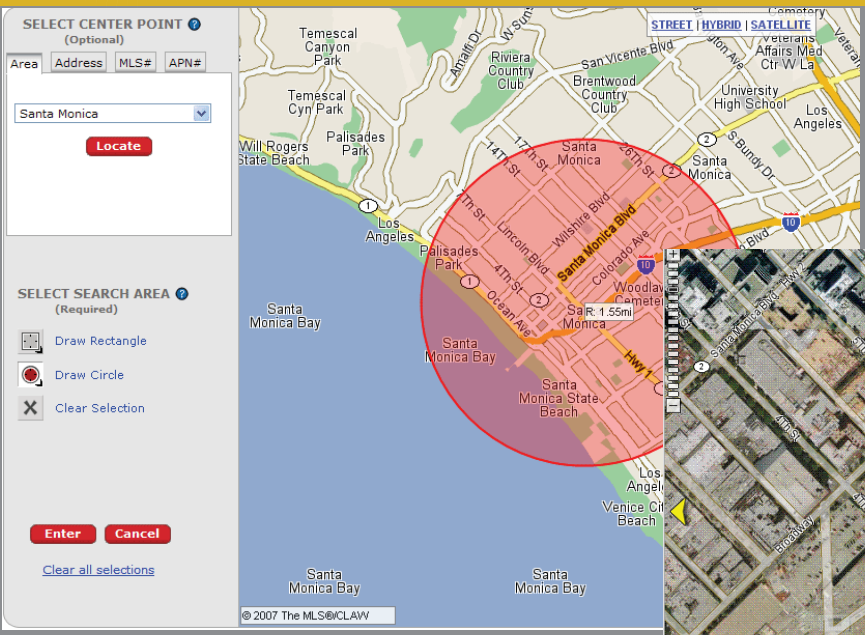

**NEW!**

Enhanced Mapping Search Featured Designed for Optimal Performance

Narrow down your search results by selecting a specific area and drawing a rectangle or a circle (Polygon Coming Soon)

**3 types of views NOW AVAILABLE**

- Street
- Satellite
- Hybrid (Street & Satellite)

Select a starting point and get search results in a specific radius

Once you've run your search You can

- View detailed results
- Email your client
- Get driving directions