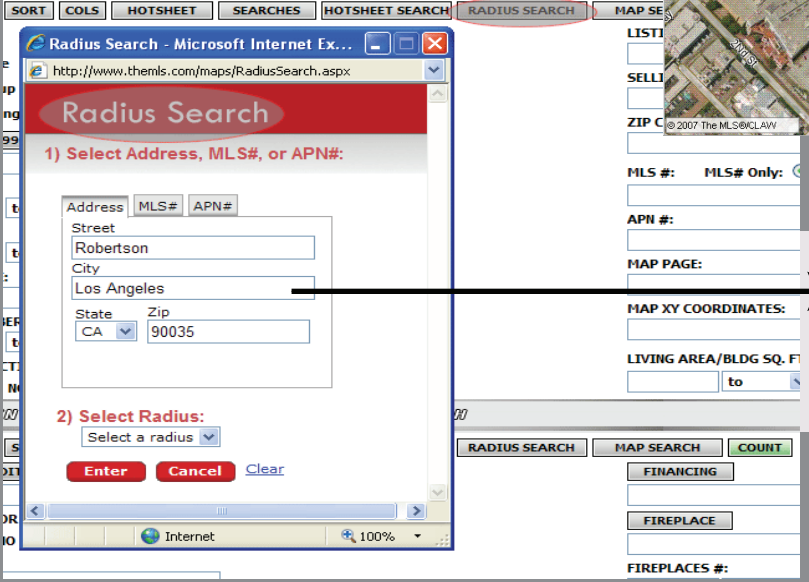

**NEW!**

Enhanced Mapping Search Featured Designed for Optimal Performance

Narrow down your search results by selecting a specific area and drawing a rectangle or a circle (Polygon Coming Soon)

**3 types of views NOW AVAILABLE**

- Street
- Satellite
- Hybrid (Street & Satellite)

Select a starting point and get search results in a specific radius

Once you've run your search You can

- View detailed results
- Email your client
- Get driving directions