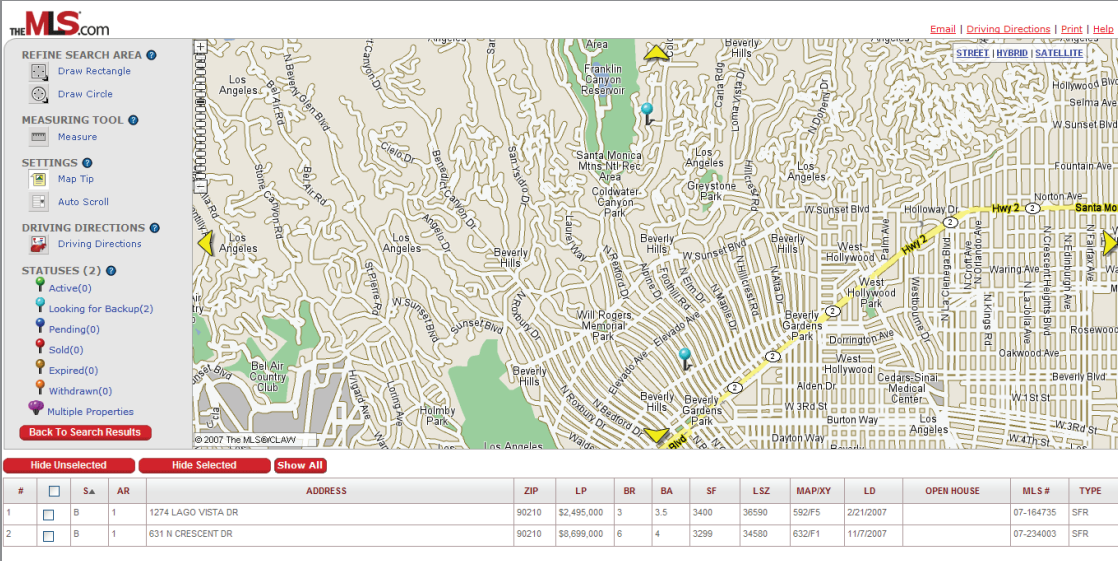

**NEW!**

Enhanced Mapping Search Featured Designed for Optimal Performance

Narrow down your search results by selecting a specific area and drawing a rectangle or a circle (Polygon Coming Soon)

**3 types of views NOW AVAILABLE**

- Street
- Satellite
- Hybrid (Street & Satellite)

Select a starting point and get search results in a specific radius

Once you've run your search You can

- View detailed results
- Email your client
- Get driving directions