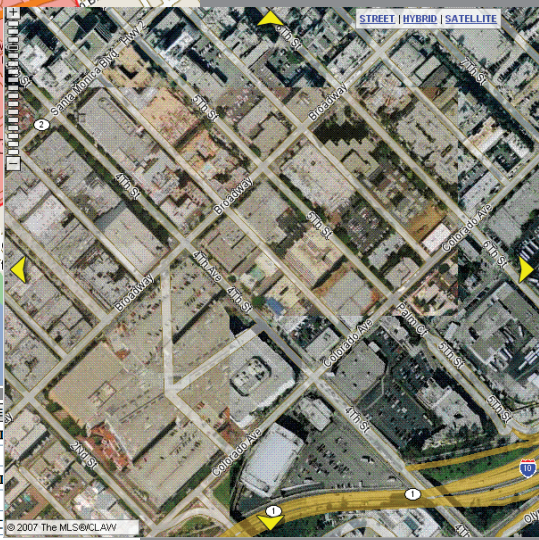

**NEW!**

Enhanced Mapping Search Featured Designed for Optimal Performance

Narrow down your search results by selecting a specific area and drawing a rectangle or a circle (Polygon Coming Soon)

**3 types of views NOW AVAILABLE**

- Street
- Satellite
- Hybrid (Street & Satellite)

Select a starting point and get search results in a specific radius

Once you've run your search You can

- View detailed results
- Email your client
- Get driving directions