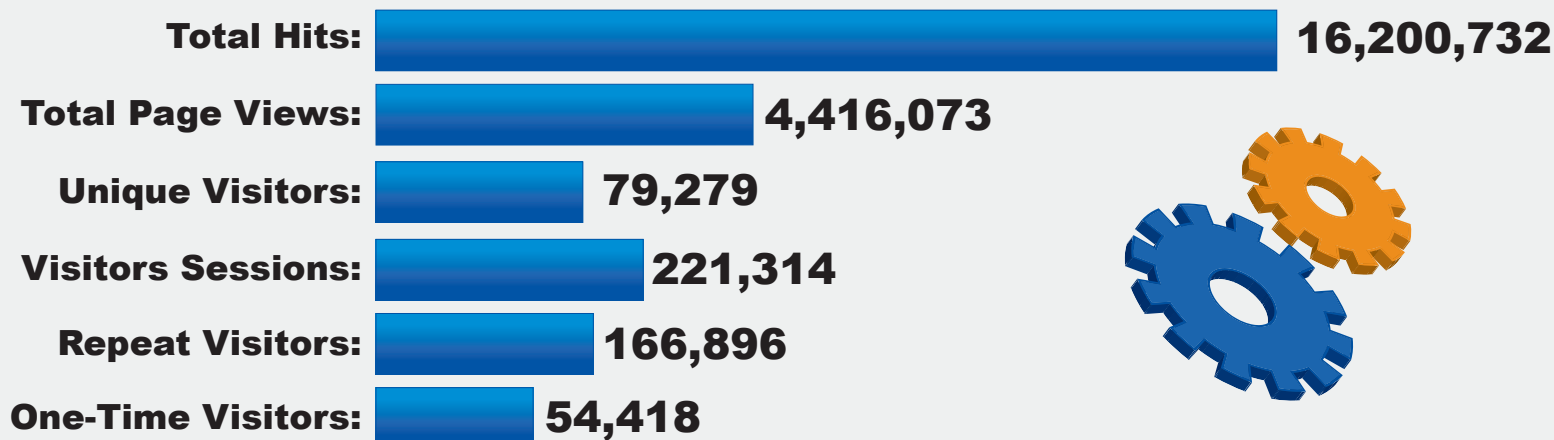

April 2010

Guests.TheMLS.com - Monthly Statistics

Statistics:

Average Pages per Session: **19**
Most popular Day: **Monday**

Most Common Session Duration: **10 minutes**
Hours with most Sessions: **1:00 pm - 2:00 pm**

Most popular listings in April for the Guests Site are:

- ① 1760 10TH ST SANTA MONICA, CA 90404
- ② 227 N ROCKINGHAM AVE LOS ANGELES, CA 90049
- ③ 322 AMALFI DR SANTA MONICA, CA 90402
- ④ 643 BAYLOR ST PACIFIC PALISADES, CA 90272
- ⑤ 10817 HOLMAN AVE LOS ANGELES, CA 90024
- ⑥ 11313 GLADWIN ST LOS ANGELES, CA 90049
- ⑦ 251 VETERAN AVE LOS ANGELES, CA 90024
- ⑧ 12450 ROCHEDALE LN LOS ANGELES, CA 90049
- ⑨ 22338 PACIFIC COAST HWY MALIBU, CA 90265
- ⑩ 1625 WARNALL AVE WESTWOOD, CA 90024