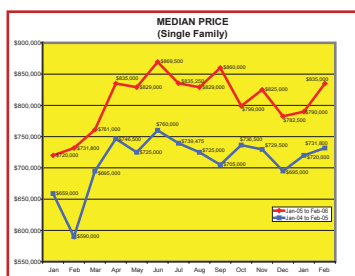

Impress Your Buyers & Sellers with Your Most Powerful New Tool!

▶ **The MLS® Statistics Corner**

at **TheMLS.com!**

Up - To - Date Market Trends

Statistical Information & Market Update Reports

ENHANCE YOUR LISTING PRESENTATIONS & YOUR BUYER & SELLER CMAs!

Go to **TheMLS.com STATISTICS CORNER** to find powerful reports that reflect market trends in a particular area or in any combination of areas throughout the Greater Los Angeles Metropolitan Area!
...Sometimes, *numbers speak louder than words!*

- Looking for a tool to convince your **SELLERS** to **PRICE** their property **RIGHT**?
Want to emphasize to your **BUYERS** that **NOW** is a good time to **BUY**!
- **MONTH-to-MONTH** and **YEAR-to-YEAR** comparisons on both a **MONTHLY** and **YEAR-TO-DATE** basis!
- **KEY MARKET INDICATOR ANALYSIS!**
- By **PROPERTY TYPE** or By **AREA!**
- **EASY to Use!**