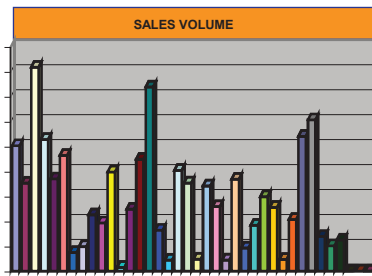

Impress Your Buyers & Sellers with Your Most Powerful New Tool!

▶ **The MLS® Statistics Corner**

at **TheMLS.com!**

Up - To - Date Market Trends

Statistical Information & Market Update Reports

ENHANCE YOUR LISTING PRESENTATIONS & YOUR BUYER & SELLER CMAs!

Go to **TheMLS.com STATISTICS CORNER** to find powerful reports that reflect market trends in a particular area or in any combination of areas throughout the Greater Los Angeles Metropolitan Area!
...Sometimes, *numbers speak louder than words!*