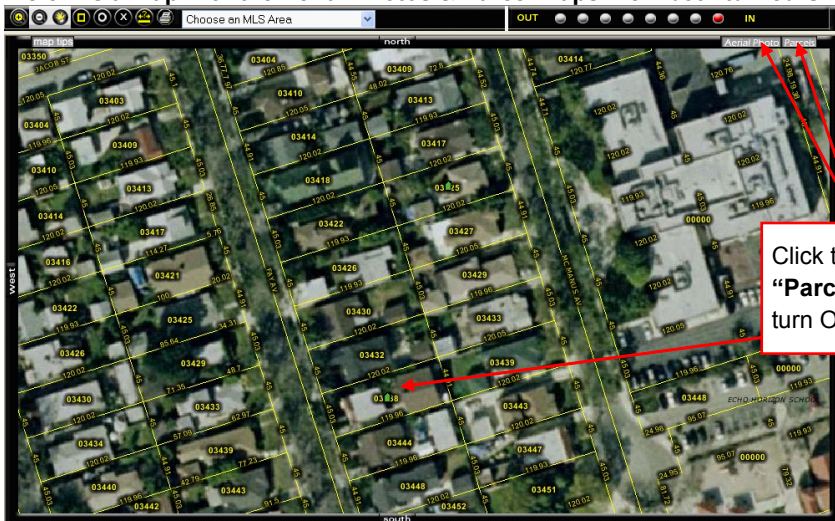

NEW!

The Map Search Module and the THEMLSPRO® Map It Feature Parcel Maps and Aerial Photography

Below is a map with the Parcel Maps view turned ON. (The Parcel Maps will only display when you are zoomed in at street level.)

Click the "Parcels" button to turn ON/OFF the Parcel Layer.

The center of the Parcel displays the house

The outer boundaries display the lot dimensions.

Below is the view of a map with the Aerial Photos turned ON.

Click the "Aerial" button to turn ON/OFF the Aerial Photography.

Below is a map with the Aerial Photos & Parcel Maps View both turned ON.

Click the "Aerial" & "Parcels" buttons to turn ON/OFF this view.