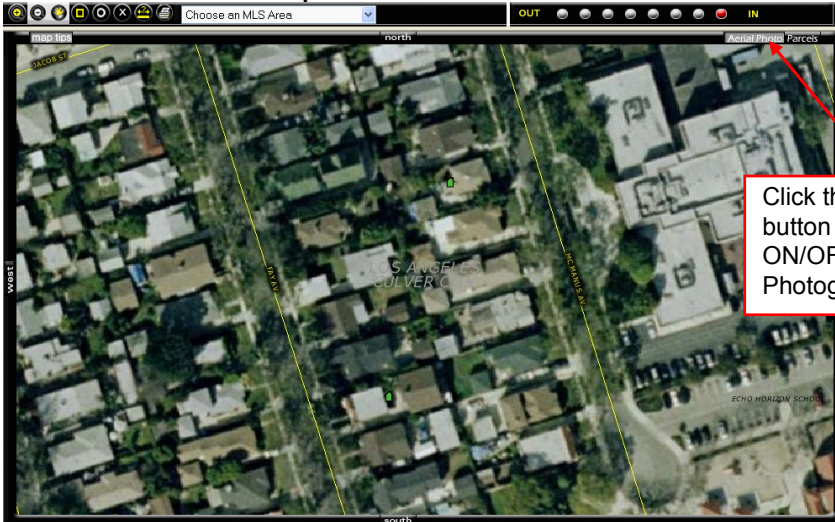

NEW!

The Map Search Module and the THEMLSPRO® Map It Feature Parcel Maps and Aerial Photography

Below is a map with the Parcel Maps view turned ON. (The Parcel Maps will only display when you are zoomed in at street level.)

Click the "Parcels" button to turn ON/OFF the Parcel Layer.

The center of the Parcel displays the house

The outer boundaries display the lot dimensions.

Below is the view of a map with the Aerial Photos turned ON.

Click the "Aerial" button to turn ON/OFF the Aerial Photography.

Below is a map with the Aerial Photos & Parcel Maps View both turned ON.

Click the "Aerial" & "Parcels" buttons to turn ON/OFF this view.