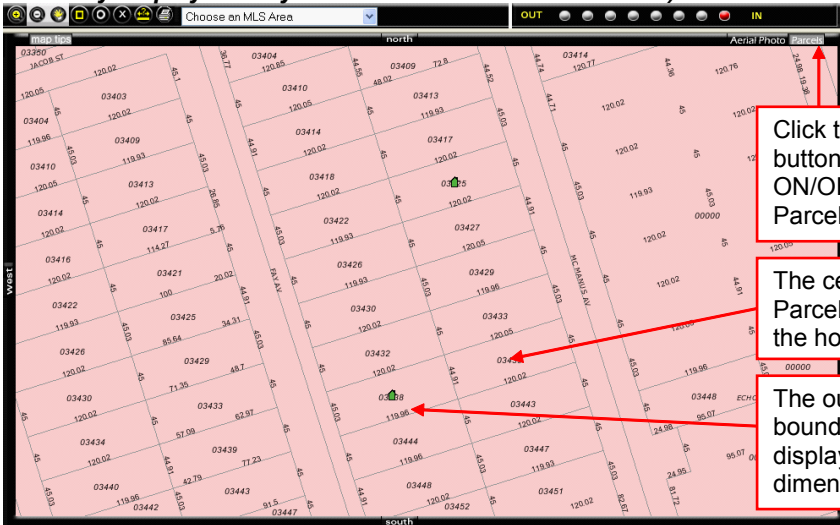

NEW!

The Map Search Module and the THEMLSPRO® Map It Feature Parcel Maps and Aerial Photography

Below is a map with the Parcel Maps view turned ON. (The Parcel Maps will only display when you are zoomed in at street level.)

Click the "Parcels" button to turn ON/OFF the Parcel Layer.

The center of the Parcel displays the house

The outer boundaries display the lot dimensions.

Below is the view of a map with the Aerial Photos turned ON.

Click the "Aerial" button to turn ON/OFF the Aerial Photography.

Below is a map with the Aerial Photos & Parcel Maps View both turned ON.

Click the "Aerial" & "Parcels" buttons to turn ON/OFF this view.